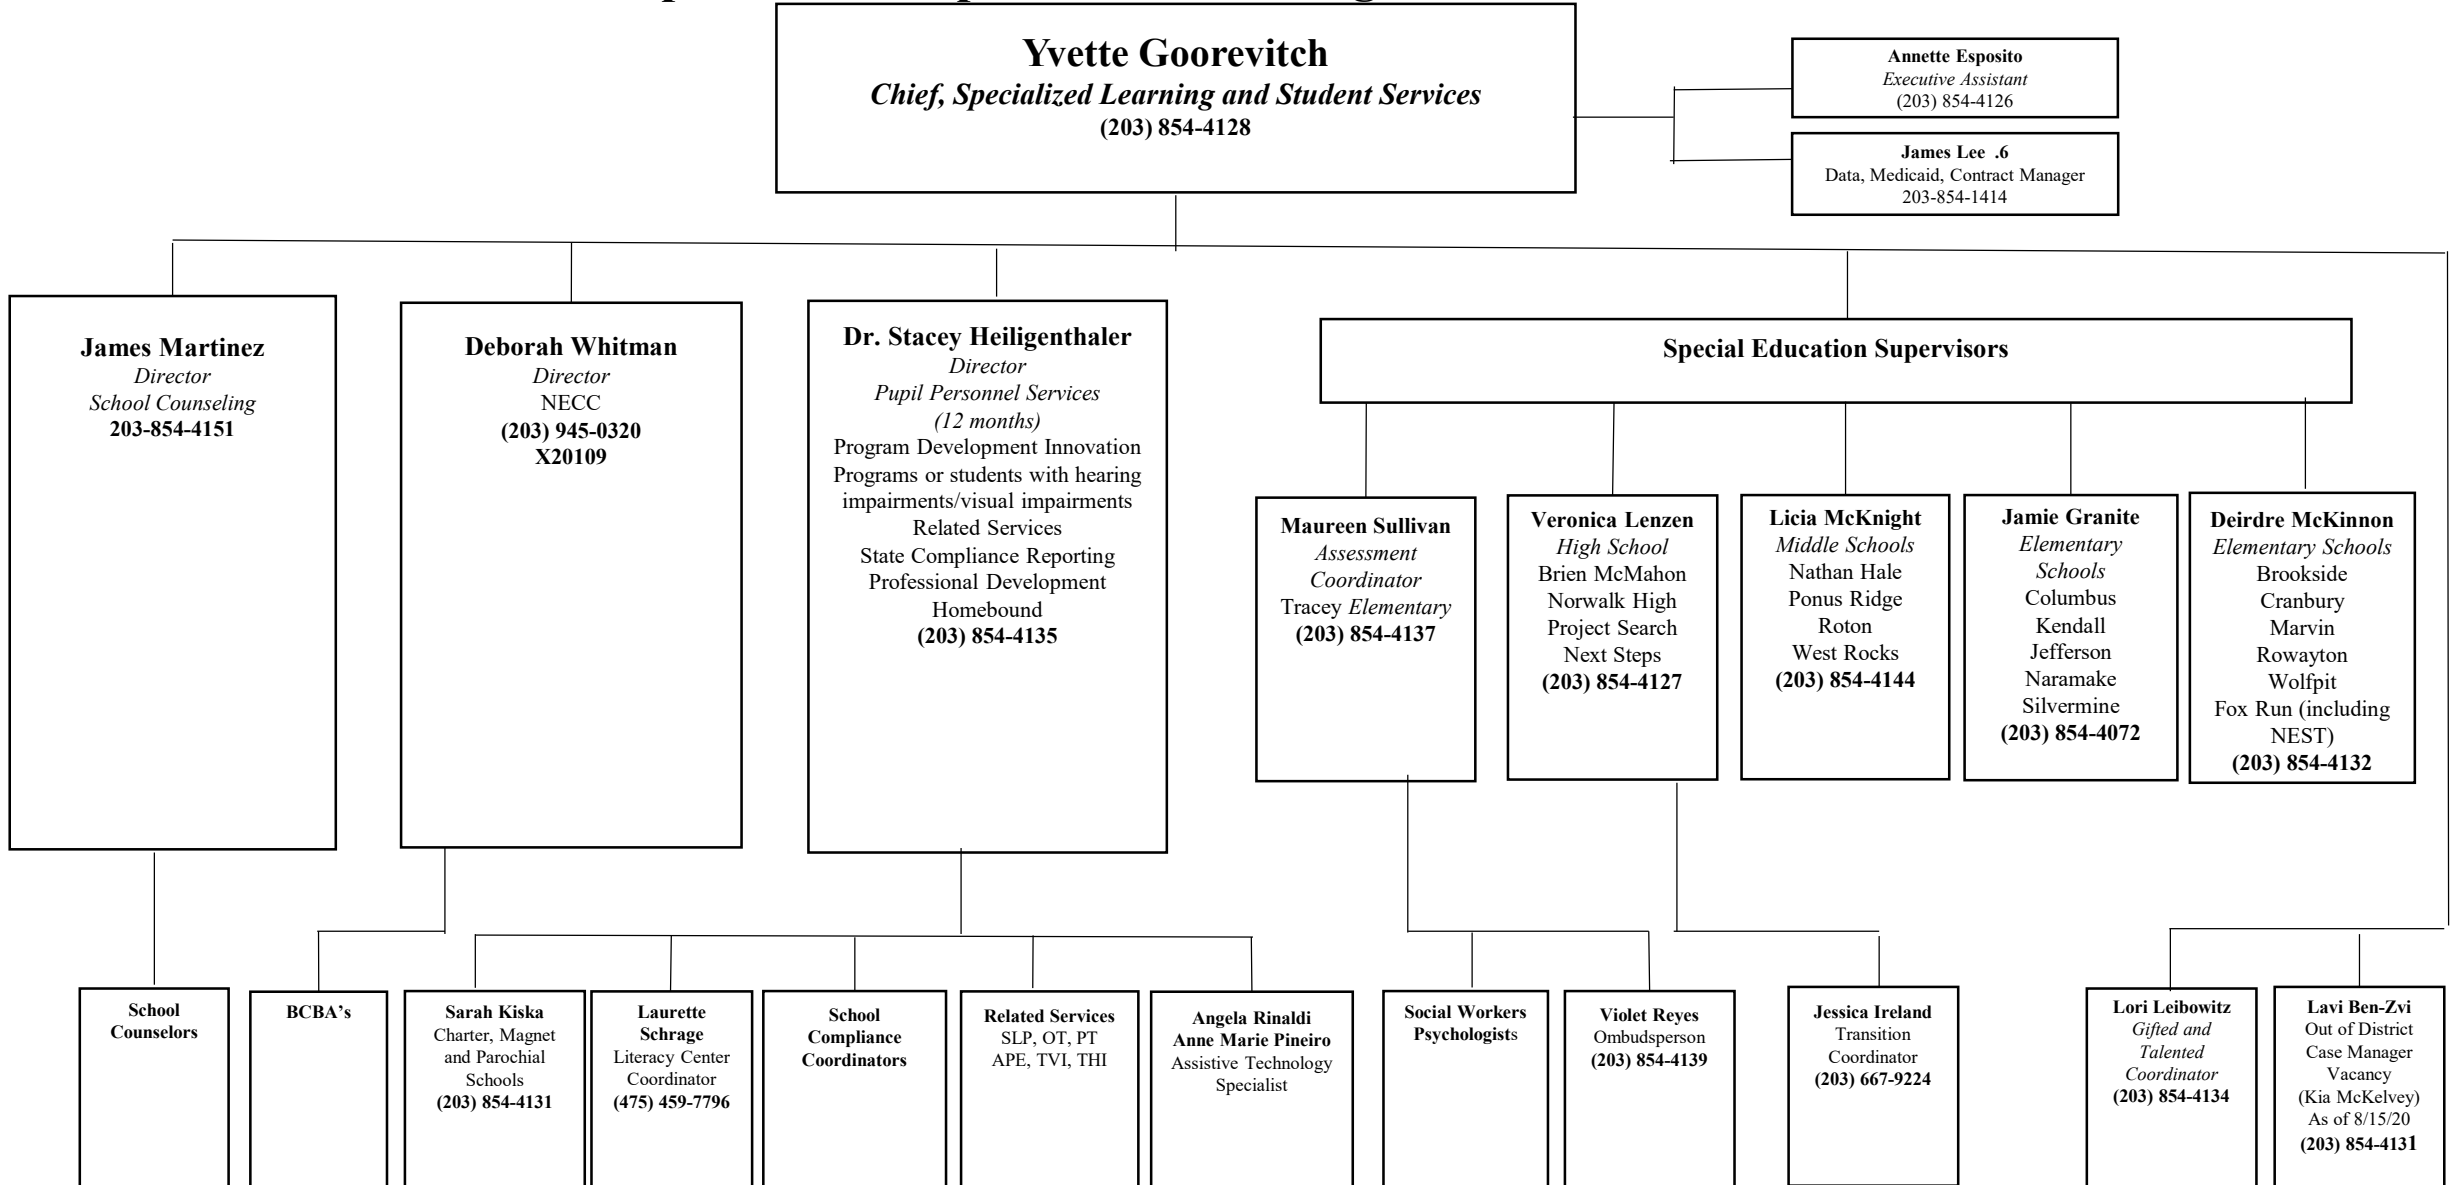

2020 - 2021

Department of Specialized Learning and Student Services

As of 09/01/2020

2020 – 2021
Department of Specialized Learning and Student Services
Secretarial Flow Chart